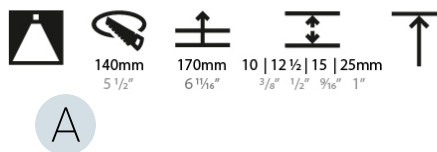

GENERAL

Series: Bioniq
 Subseries: Bioniq Round Deep
 Brand: Prolicht
 Division: Architectural
 Mounting Type: Trimless
 Mounting Location: Ceiling
 Subcategory: Downlight

PHYSICAL

Shape: Round
 Diameter (mm): 136
 Diameter (in): 5 3/8
 Height (mm): 151
 Height (in): 5 15/16
 Ceiling Thickness (mm): 10 / 12.5 / 15 / 25
 Ceiling Thickness (in): 3/8 or 1/2 or 9/16 or 1
 Min. Recessing Depth (mm): 170
 Min. Recessing Depth (in): 6 11/16
 Light Distribution: Downlight
 Weight (kg): 1.073
 Weight (lbs): 2.36
 Fixture Finish: SSR / BKV / CWI / CRY / HAB / UFT / ITA / RUA / FTG / MYG / LOD / PUS / FRO / FUP / KIA / POP / BLS / SPG / MEY / GOH / GUM / CHC / COM / ABZ / JAG / OBR / MOS / ROR
 Fixture Material: Aluminum Die Cast
 Cut-out Measurements: \varnothing 140mm / 5 1/2"
 Upon Request: Unique Ceiling Thickness

LED

Number of LEDs: 1
 Color Temperature (°K): 2700 / 3000 / 3500 / 4000
 Max. Delivered Lumen (lm): 814 / 877 / 911 / 930
 Nominal Lumen (lm): 1246 / 1342 / 1396 / 1424
 CRI: >90 CRI
 Efficiency (%): 90.5
 Lamp Life (hrs): 50000
 Upon Request: RGB-W Tunable White Special Color Temperature Special LED

OPTICAL

Reflector°: 10
 Optic°: Lens Pack - No Lens / Linear Spread Lens / Honeycomb / Spread Lens
 Upon Request: Special Beam Angles

RATINGS AND CERTIFICATIONS

382, F 416-247-9319, www.zaneen.com
 Certified and Compliant for North American Standards
 IP rating: IP20