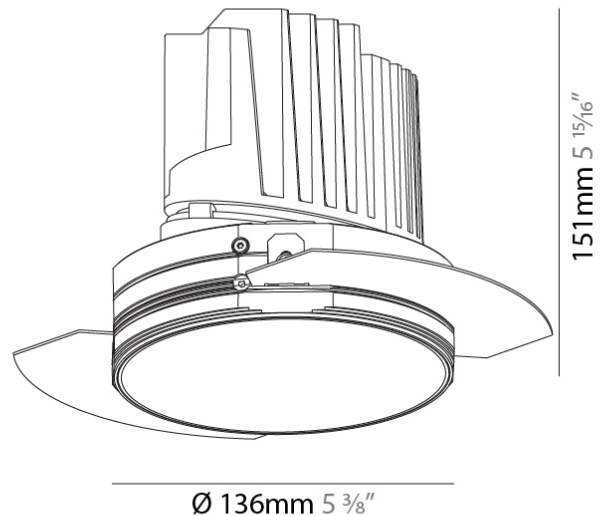

GENERAL

Series: Bioniq
 Subseries: Bioniq Round Deep
 Brand: Prolicht
 Division: Architectural
 Mounting Type: Trimless
 Mounting Location: Ceiling
 Subcategory: Downlight

PHYSICAL

Shape: Round
 Diameter (mm): 136
 Diameter (in): 5 3/8
 Height (mm): 151
 Height (in): 5 15/16
 Ceiling Thickness (mm): 10 / 12.5 / 15 / 25
 Ceiling Thickness (in): 3/8 or 1/2 or 9/16 or 1
 Min. Recessing Depth (mm): 170
 Min. Recessing Depth (in): 6 11/16
 Light Distribution: Downlight
 Weight (kg): 1.073
 Weight (lbs): 2.36
 Fixture Finish: SSR / BKV / CWI / CRY / HAB / UFT / ITA / RUA / FTG / MYG / LOD / PUS / FRO / FUP / KIA / POP / BLS / SPG / MEY / GOH / GUM / CHC / COM / ABZ / JAG / OBR / MOS / ROR
 Fixture Material: Aluminum Die Cast
 Cut-out Measurements: \varnothing 140mm / 5 1/2"
 Upon Request: Unique Ceiling Thickness

OPTICAL

Reflector°: 10
 Optic°: Lens Pack - No Lens / Linear Spread Lens / Honeycomb / Spread Lens
 Upon Request: Special Beam Angles

RATINGS AND CERTIFICATIONS

382, F 416-247-9319, www.zaneen.com
 Certified and Compliant for North American Standards
 IP rating: IP20

GENERAL

Series: Bioniq
 Subseries: Bioniq Round Deep
 Brand: Prolight
 Division: Architectural
 Mounting Type: Recessed
 Mounting Location: Ceiling
 Subcategory: Downlight

PHYSICAL

Shape: Round
 Diameter (mm): 139
 Diameter (in): 5 1/2
 Height (mm): 151
 Height (in): 5 15/16
 Ceiling Thickness (mm): 10 / 12.5 / 15
 Ceiling Thickness (in): 3/8 or 1/2 or 9/16
 Min. Recessing Depth (mm): 170
 Min. Recessing Depth (in): 6 11/16
 Light Distribution: Downlight
 Weight (kg): 0.921
 Weight (lbs): 2.03
 Fixture Finish: SSR / BKV / CWI / CRY / HAB / UFT / ITA / RUA / FTG / MYG / LOD / PUS / FRO / FUP / KIA / POP / BLS / SPG / MEY / GOH / GUM / CHC / COM / ABZ / JAG / OBR / MOS / ROR
 Fixture Material: Aluminum Die Cast
 Cut-out Measurements: 130mm / 5 1/8"